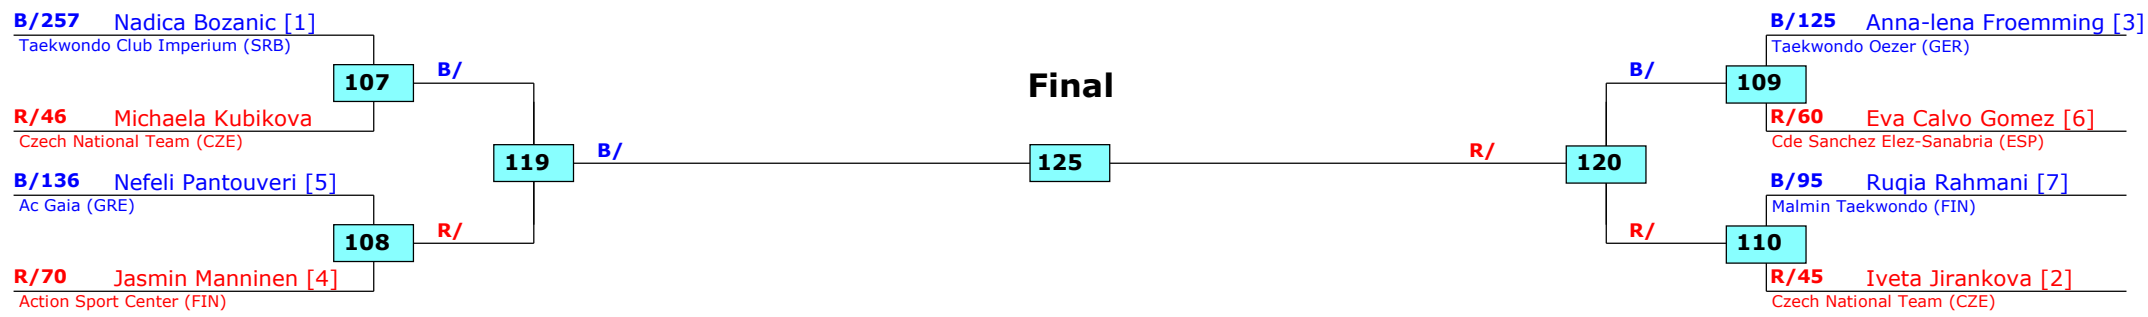

**Prize winners:**

QF (R8)

SF (R4)

Final

SF (R4)

QF (R8)

# Riga Open 2019

Riga, Latvia

Tournament date: 05/10/2019 upto 06/10/2019

Seniors Female A -62 (Light)

Active competitors: 8

Competition date: 06/10/2019

Result legend:  
(WDR) Withdrawal (PUN) Punishment  
(DSQ) Disqualified (GDP) Golden Point  
(RSC) Ref. stop contest (PTG) Points win (gap)  
(SUP) Superiority (PTF) Points win (normal)