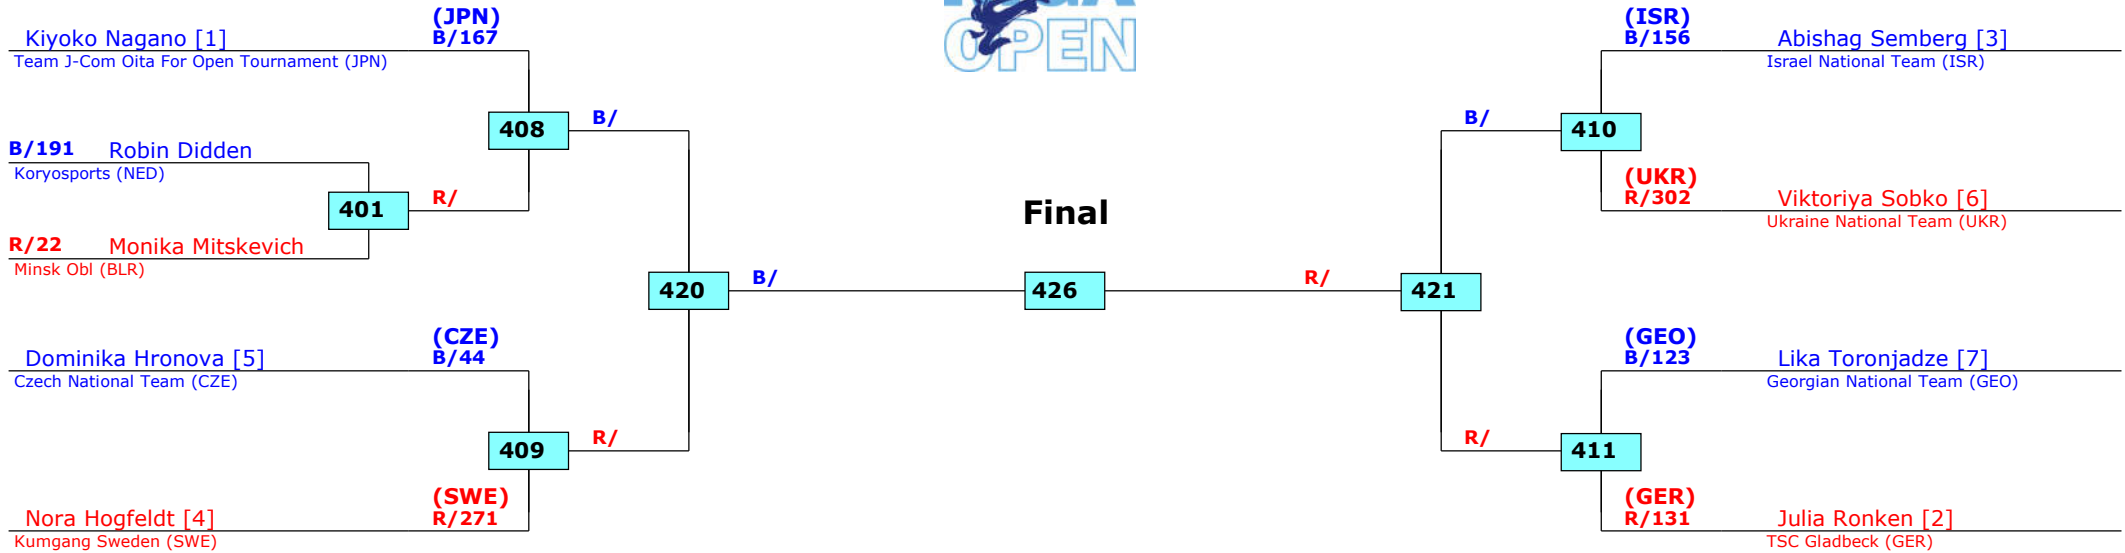

Riga Open 2019

Riga, Latvia

Tournament date: 05/10/2019 upto 06/10/2019

Seniors Female A -53 (Bantam)

Active competitors: 9

Competition date: 06/10/2019

Result legend:

(WDR) Withdrawal (PUN) Punishment
(DSQ) Disqualified (GDP) Golden Point
(RSC) Ref. stop contest (PTG) Points win (gap)
(SUP) Superiority (PTF) Points win (normal)