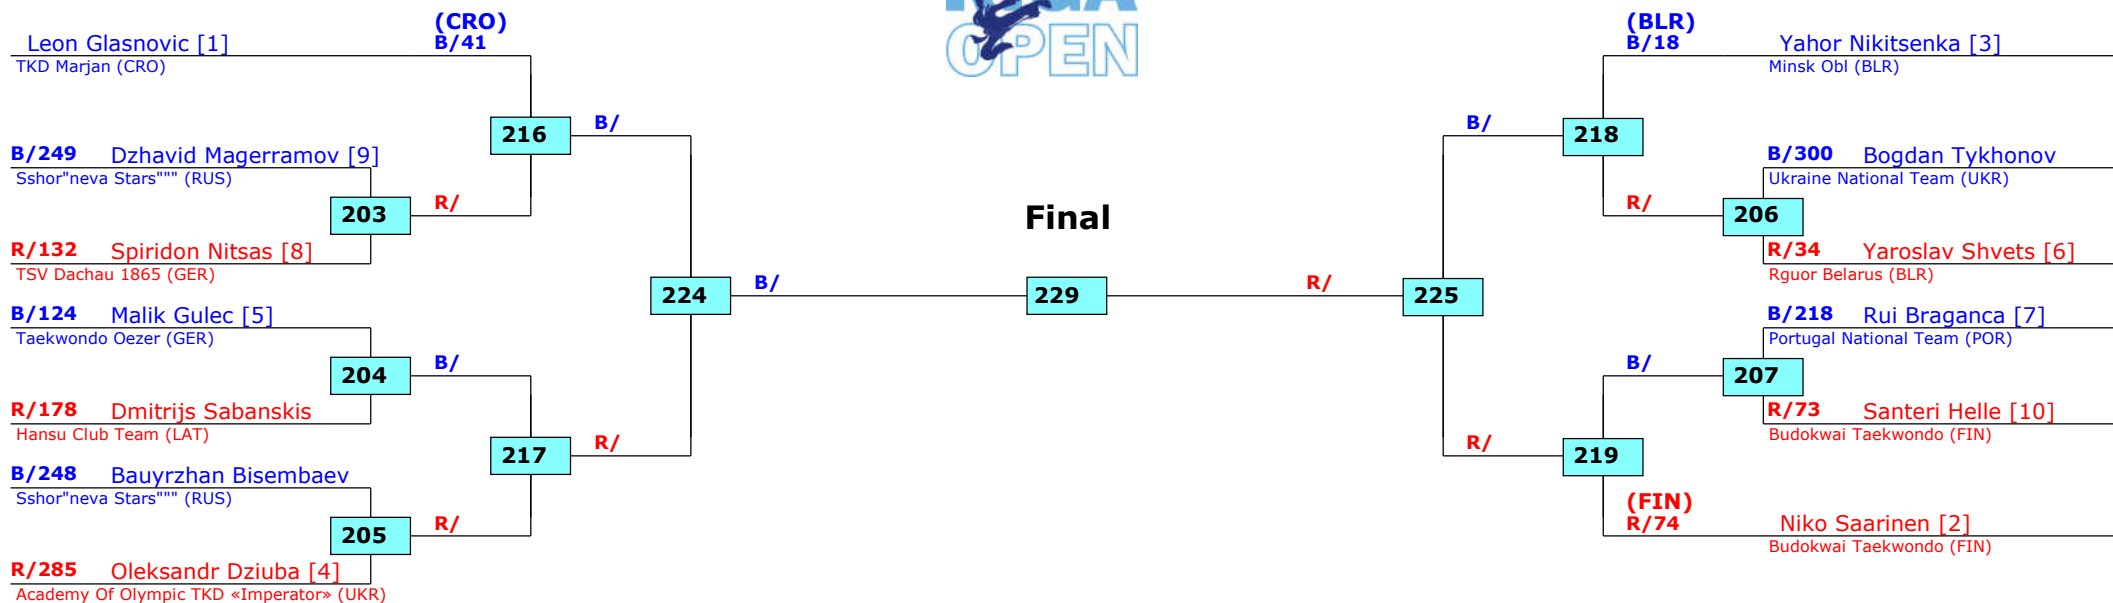

# Riga Open 2019

Riga, Latvia

Tournament date: 05/10/2019 upto 06/10/2019

Seniors Male A -63 (Bantam)

Active competitors: 13

Competition date: 06/10/2019

Result legend:  
 (WDR) Withdrawal (PUN) Punishment  
 (DSQ) Disqualified (GDP) Golden Point  
 (RSC) Ref. stop contest (PTG) Points win (gap)  
 (SUP) Superiority (PTF) Points win (normal)

**Prize winners:**

QF (R8) SF (R4) Final SF (R4) QF (R8)