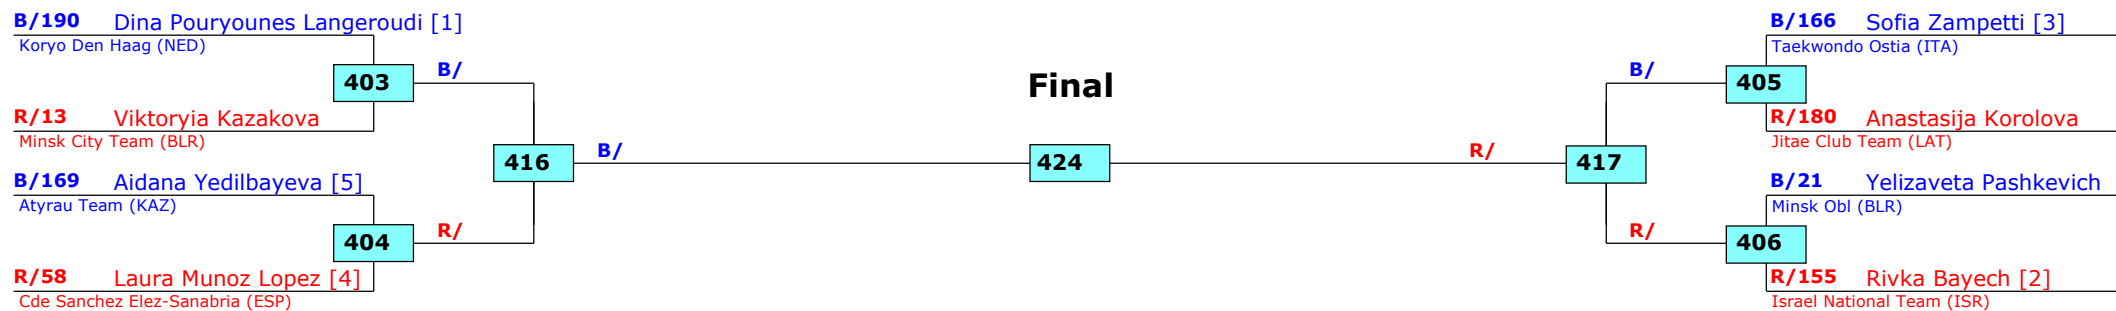

Riga Open 2019

Riga, Latvia

Tournament date: 05/10/2019 upto 06/10/2019

Seniors Female A -46 (Fin)

Active competitors: 8

Competition date: 06/10/2019

Result legend:

(WDR) Withdrawal (PUN) Punishment
(DSQ) Disqualified (GDP) Golden Point
(RSC) Ref. stop contest (PTG) Points win (gap)
(SUP) Superiority (PTF) Points win (normal)

Prize winners:

QF (R8)

SF (R4)

Final

SF (R4)

QF (R8)