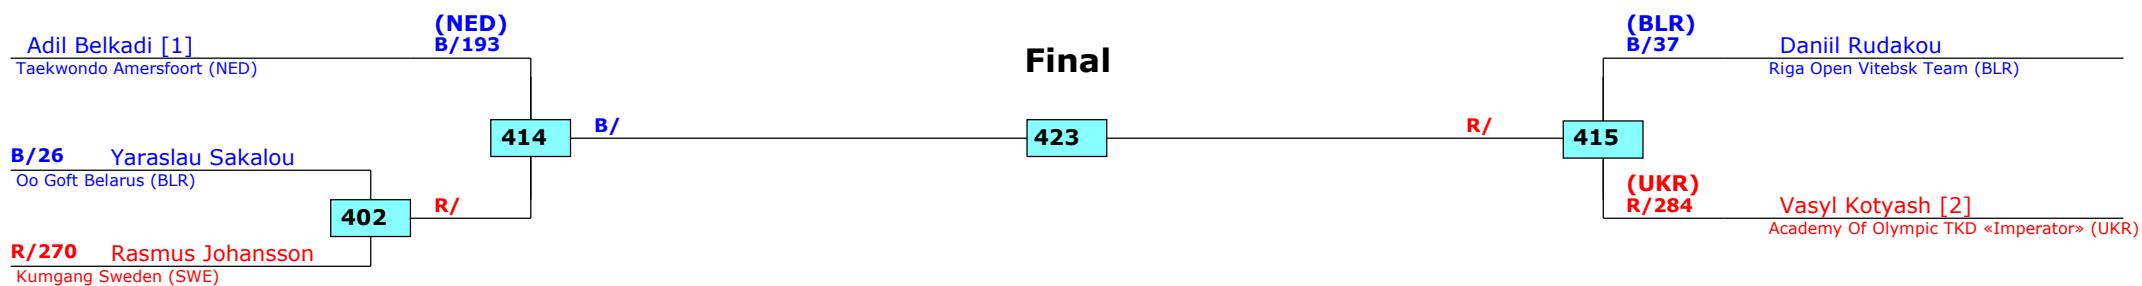

# Riga Open 2019

Riga, Latvia

Tournament date: 05/10/2019 upto 06/10/2019

Seniors Male A -54 (Fin)

Active competitors: 5

Competition date: 06/10/2019

**Result legend:**

(WDR) Withdrawal (PUN) Punishment  
(DSQ) Disqualified (GDP) Golden Point  
(RSC) Ref. stop contest (PTG) Points win (gap)  
(SUP) Superiority (PTF) Points win (normal)