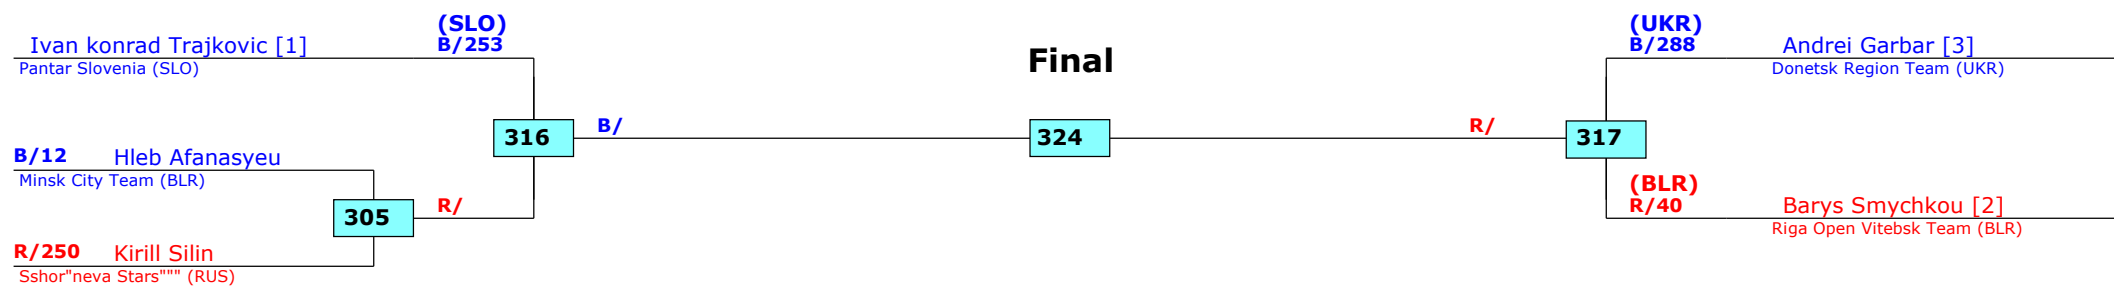

# Riga Open 2019

Riga, Latvia

Tournament date: 05/10/2019 upto 06/10/2019

Seniors Male A -87 (Light Middle)

Active competitors: 5

Competition date: 06/10/2019

**Result legend:**

(WDR) Withdrawal (PUN) Punishment  
(DSQ) Disqualified (GDP) Golden Point  
(RSC) Ref. stop contest (PTG) Points win (gap)  
(SUP) Superiority (PTF) Points win (normal)