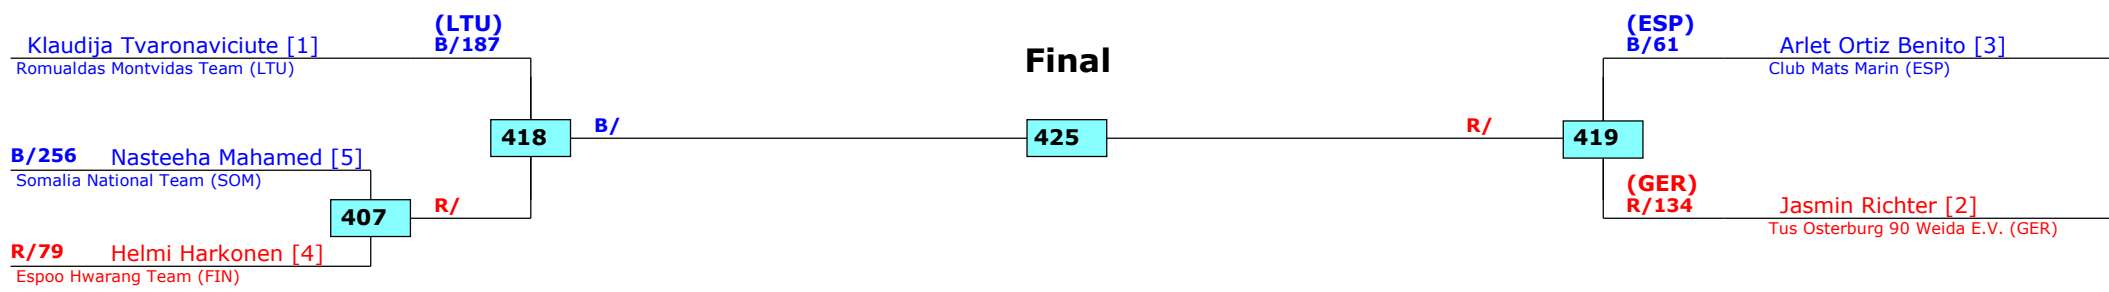

# Riga Open 2019

Riga, Latvia

Tournament date: 05/10/2019 upto 06/10/2019

Seniors Female A -57 (Feather)

Active competitors: 5

Competition date: 06/10/2019

**Result legend:**

(WDR) Withdrawal (PUN) Punishment  
(DSQ) Disqualified (GDP) Golden Point  
(RSC) Ref. stop contest (PTG) Points win (gap)  
(SUP) Superiority (PTF) Points win (normal)