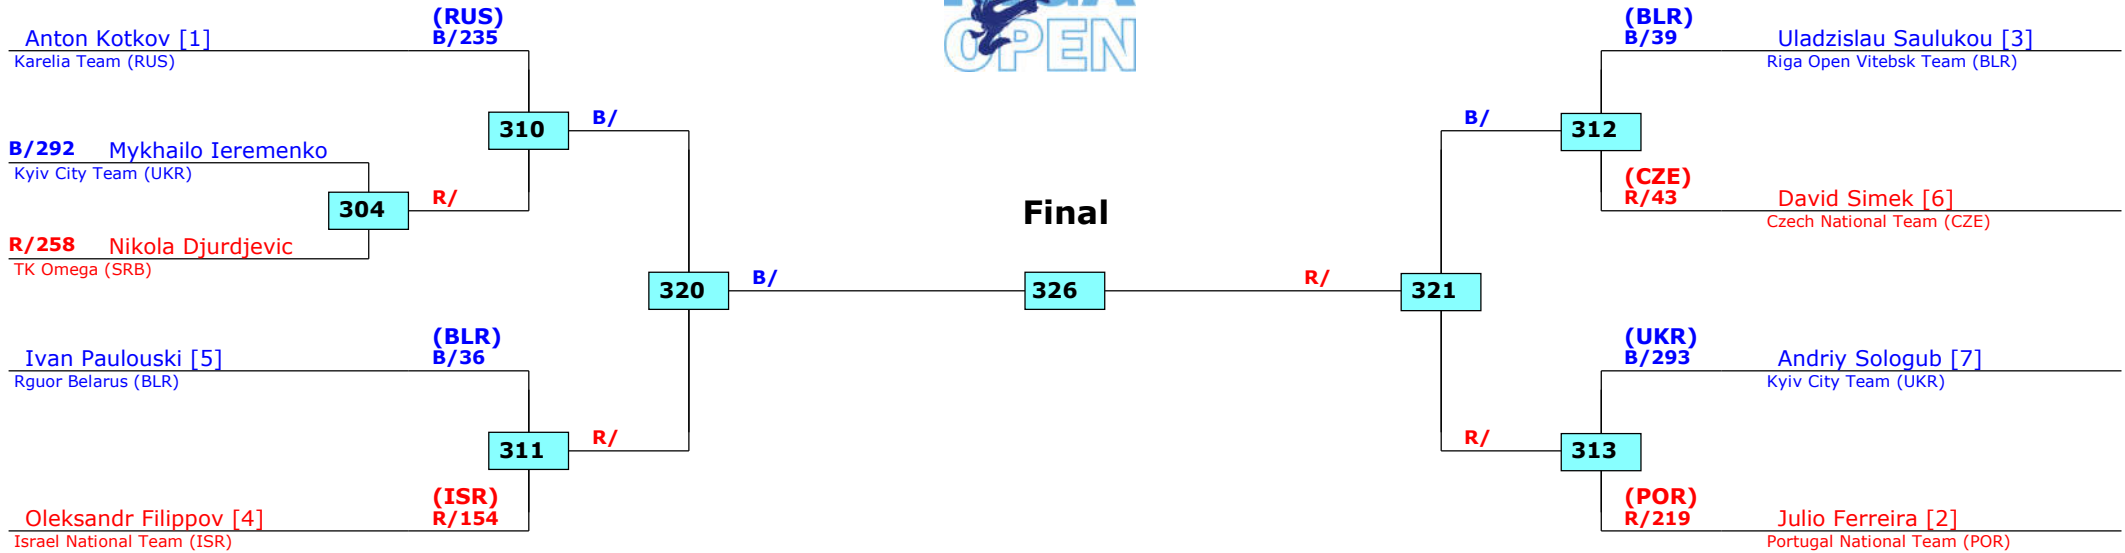

## Seniors Male A -68 (Feather)

Active competitors: 18

Competition date: 06/10/2019

# Riga Open 2019

Riga, Latvia

Tournament date: 05/10/2019 upto 06/10/2019

Seniors Male A -80 (Welter)

Active competitors: 9

Competition date: 06/10/2019

**Result legend:**

(WDR) Withdrawal	(PUN) Punishment
(DSQ) Disqualified	(GDP) Golden Point
(RSC) Ref. stop contest	(PTG) Points win (gap)
(SUP) Superiority	(PTF) Points win (normal)

**Prize winners:**

QF (R8)

SF (R4)

Final

SF (R4)

QF (R8)