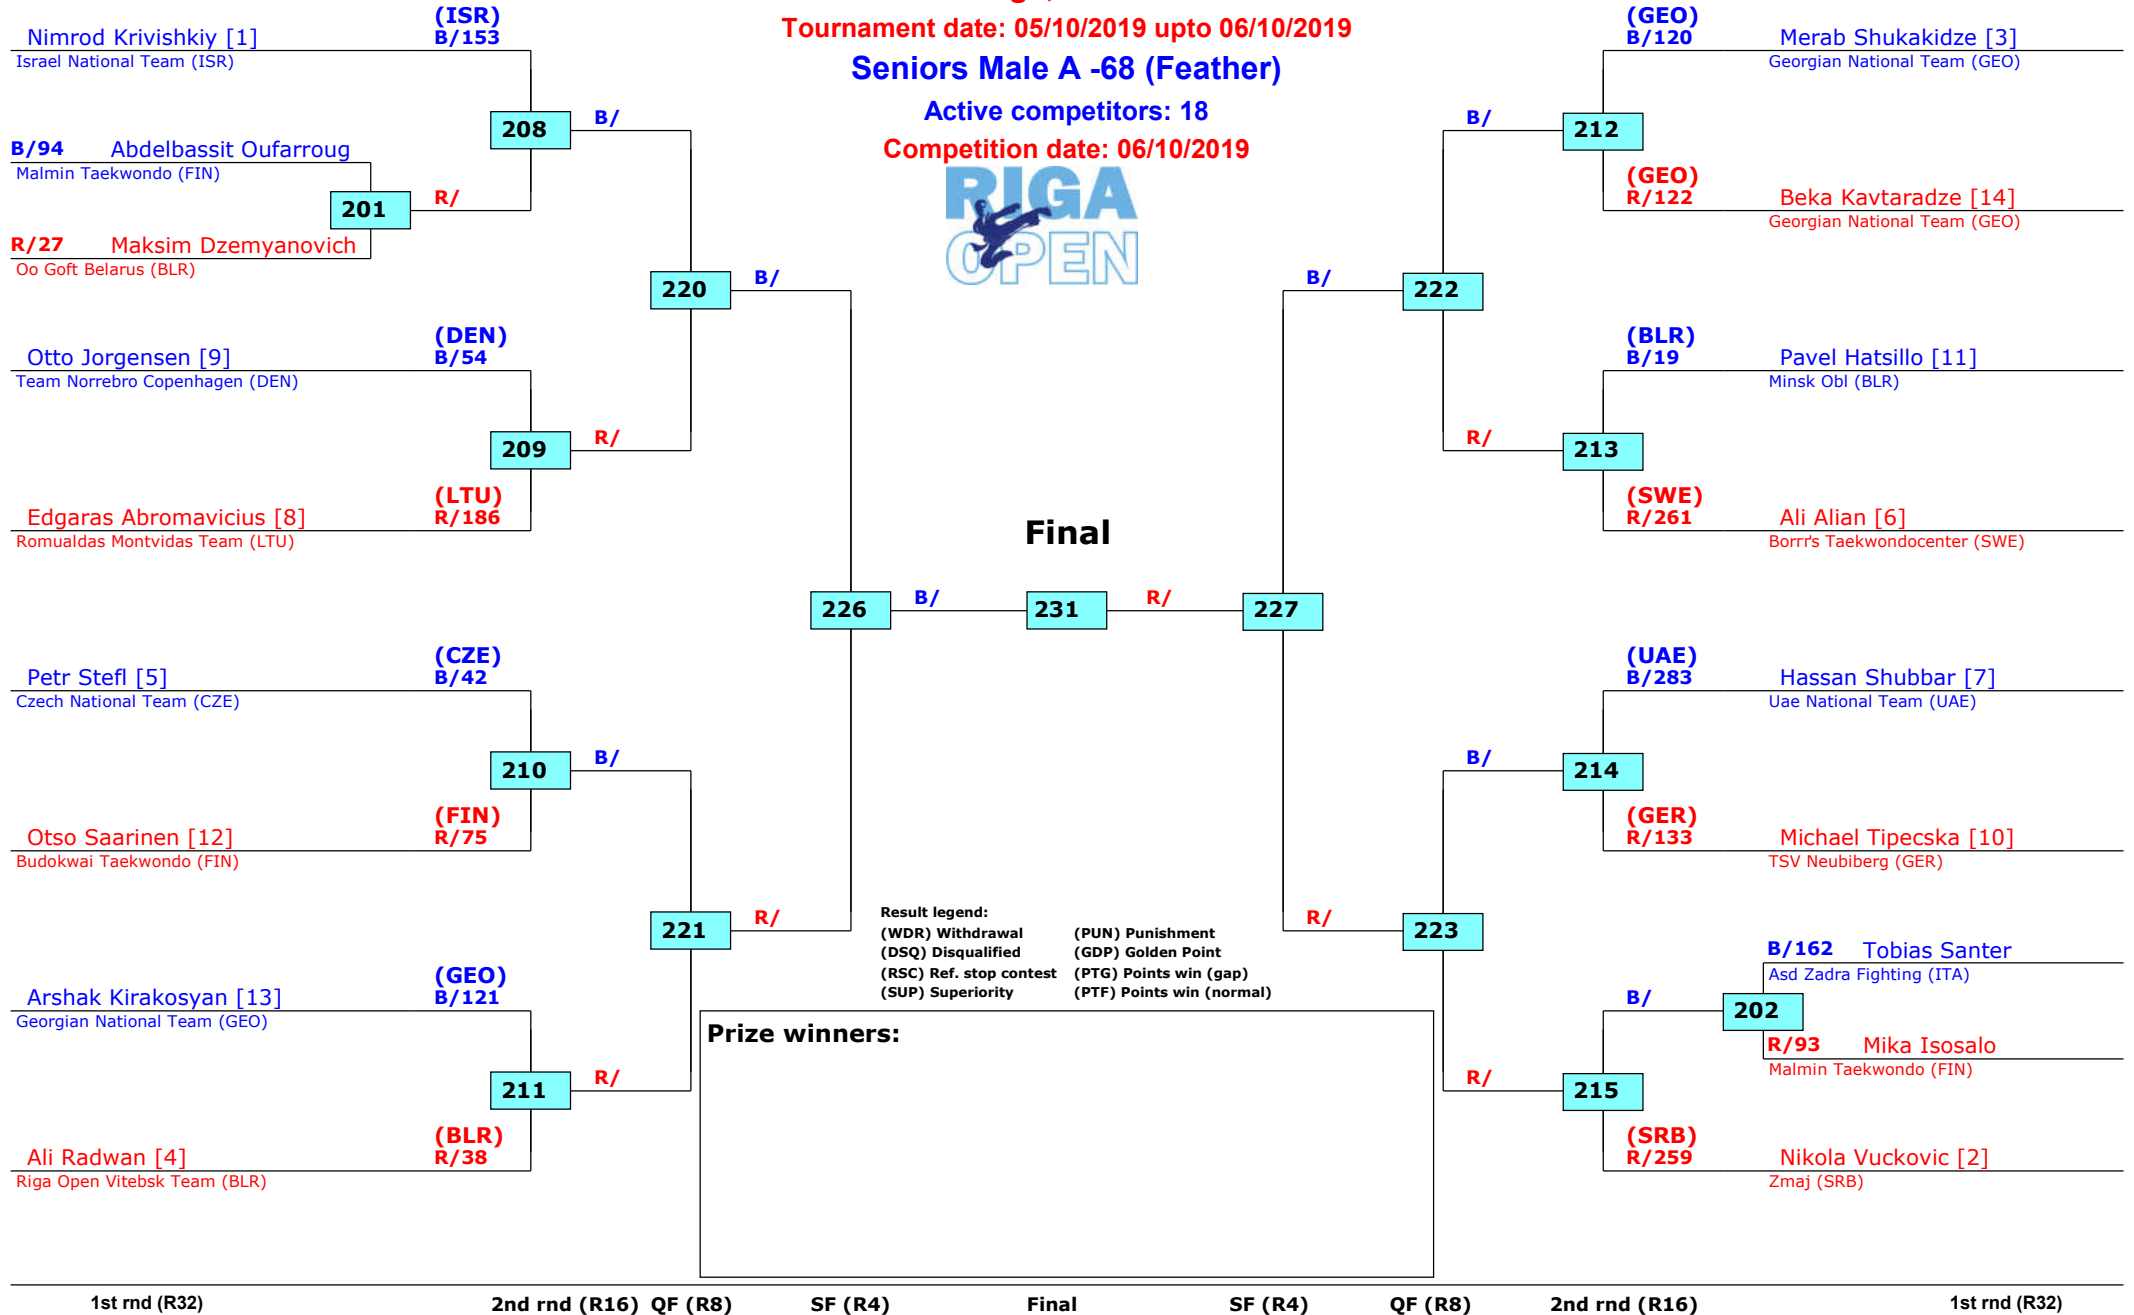

Riga Open 2019

Riga, Latvia

Tournament date: 05/10/2019 upto 06/10/2019

Seniors Male A -68 (Feather)

Active competitors: 18

Competition date: 06/10/2019